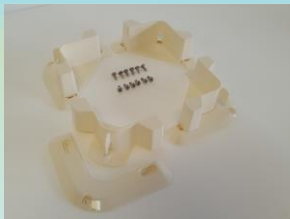

Part #: VCCREAM4PK