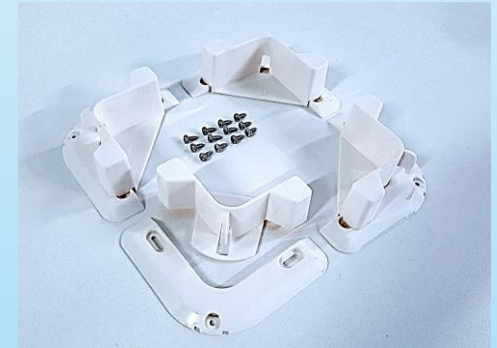

Drink Holder (Part #: VCDRINK)

Product Features

- Perfect for swim platforms
- HDPE top/bracket mounted to aluminum white powder coated chock
- 1 aluminum white powder coated base bracket
- 5 molded cupholders with Drain holes
- Portable umbrella included (style may vary)
- Available in blue or white

sales@versachock.com

www.versachock.com

813-389-5088

To:

VERSACHOCK®

Removable Cooler/Cargo/Tender Chock Systems

**Patented REMOVABLE design
for a "Trip Free" deck!**

Cooler/Cargo Chocks

VERSACHOCK®

Removable for a "TRIP-FREE" deck!

Secure Fuel Tanks

Secure Baitwells

Product Features:

- Removable chocks for a "trip free " deck when not in use
- Made of high quality, injection molded, UV resistant plastic
- Kits include: 4 chocks, 4 base brackets, and 12 #10 stainless steel screws
- Tested (1.4-2.2 times stronger than competitive products)
- Available in White, Cream, and Black

- Rub strips to cushion hull (n/a SeaBob)
- Capacity: 1250lbs (n/a SeaBob)
- Bunk size: 1" wide x 9" long x 6" tall (n/a SeaBob)
- Compact size is easy store when not in use
- High quality aluminum/magnesium powder coated chocks/base brackets
- Tie downs/D-rings not included (required for securing watercraft)
- Installation hardware not included
- Professional installation recommended